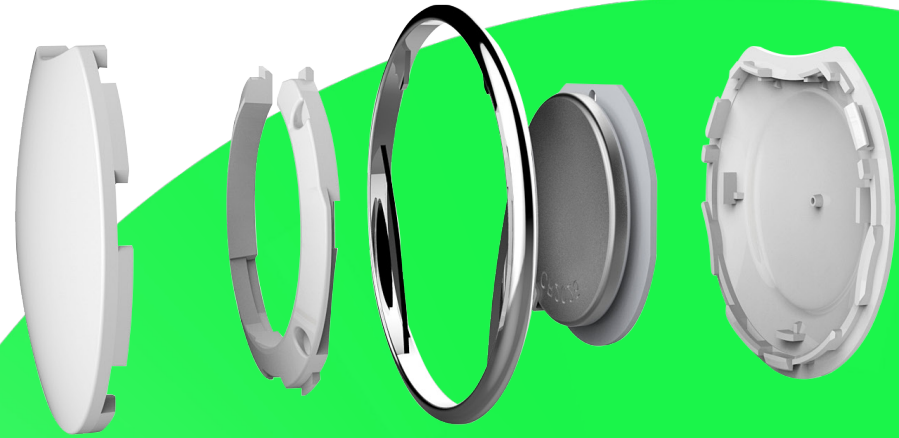

**Be Bold.**

# Bold Clicker

No smartphone? No problem. There's an easy alternative to safely open and lock the door. The Bold Clicker allows you to activate your Bold Smart Lock by the click of a button. You can easily attach it to a keycord or a keychain ring. Be Bold. For the benefit of all: it's especially suitable for elderly, children and very useful for your business.

## Just one click away from

- Activation for multiple smart locks
- A clicker with over 4 years' battery life
- Digital safety by end-to-end data encryption
- A solution that can be easily blocked by its owner when it's lost