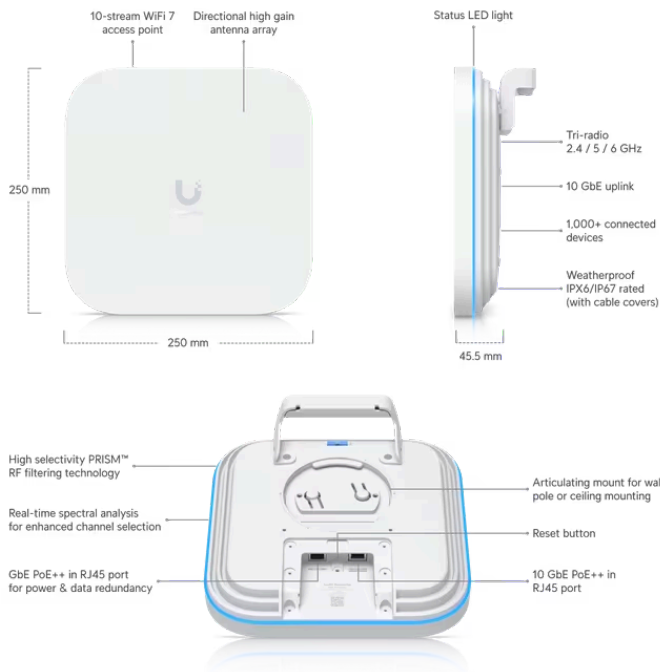

UniFi UISP Branding

Search UniFi products

Switching

WiFi

Camera Security

Door Access

CloudKeys & Gateways

Power Tech

Inte

Enterprise > [E7 Campus](#)

Datasheet

In The Box

Marketing Images

Installation Guide

Mechanical

Dimensions

Device: 250 x 250 x 45.5 mm (9.8 x 9.8 x 1.8")
Articulating mount: Ø104 x 149.4 (Ø4.1 x 5.9")

Weight

Device: 2.2 kg (4.9 lb)
Articulating mount: 0.9 kg (2 lb)

Enclosure material

UV-stabilized polycarbonate, aluminum alloy

Mount material

Stainless steel, aluminum alloy

Pole mount diameter

1–2.5" (25–63.5 mm) on pipe outer diameter

Wind survivability

164.75 N at 200 km/h (37 lbf at 125 mph)