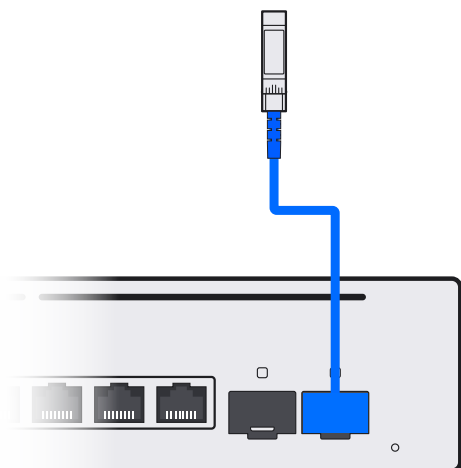

1x

6

A

10G

B

2.5G

Internet

UniFi Cloud Gateway