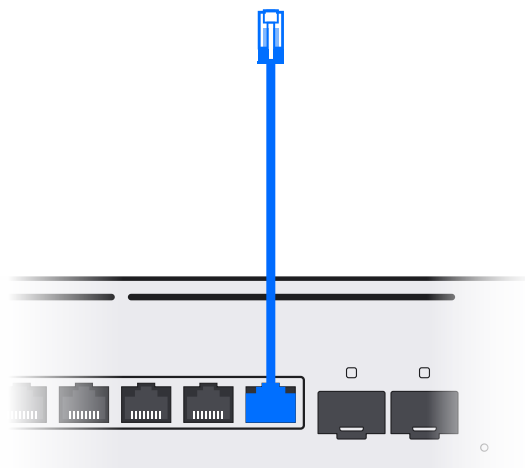

UniFi Cloud Gateway